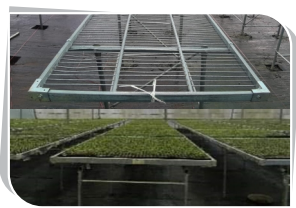

Email : krishnaagrosolutions@gmail.com
info@krishnaagrosolutions.in

Website : www.krishnaagrosolutions.com
www.krishnaagrosolutions.in

OUR SERVICES

Poly House

GI Structure, Height - 6.75 / 7.5 mtr,
Gutter Height - 4 / 5 mtr, Span - 8 mtr, Bay - 4 mtr.

Round Top Shed Net House

GI Structure, Height - 4 / 5 mtr,
Gutter Height - 3 / 4 mtr, Span - 6 mtr, Bay - 4 mtr.

Round Top Shed Net House

GI Structure, Height - 4 / 5 mtr,
Gutter Height - 3 / 4 mtr, Span - 6 mtr, Bay - 4 mtr.

Poly Tunnel

GI Structure, Height - 4 / 5 mtr,
Gutter Height - 3 / 4 mtr, Span - 8 mtr, Bay - 4 mtr.

Nursery Trays / Benches

GI Structure, Height - 1 mtr,
Length-2 mtr, Width -1.6 mtr,

Flat Top Shed Net House